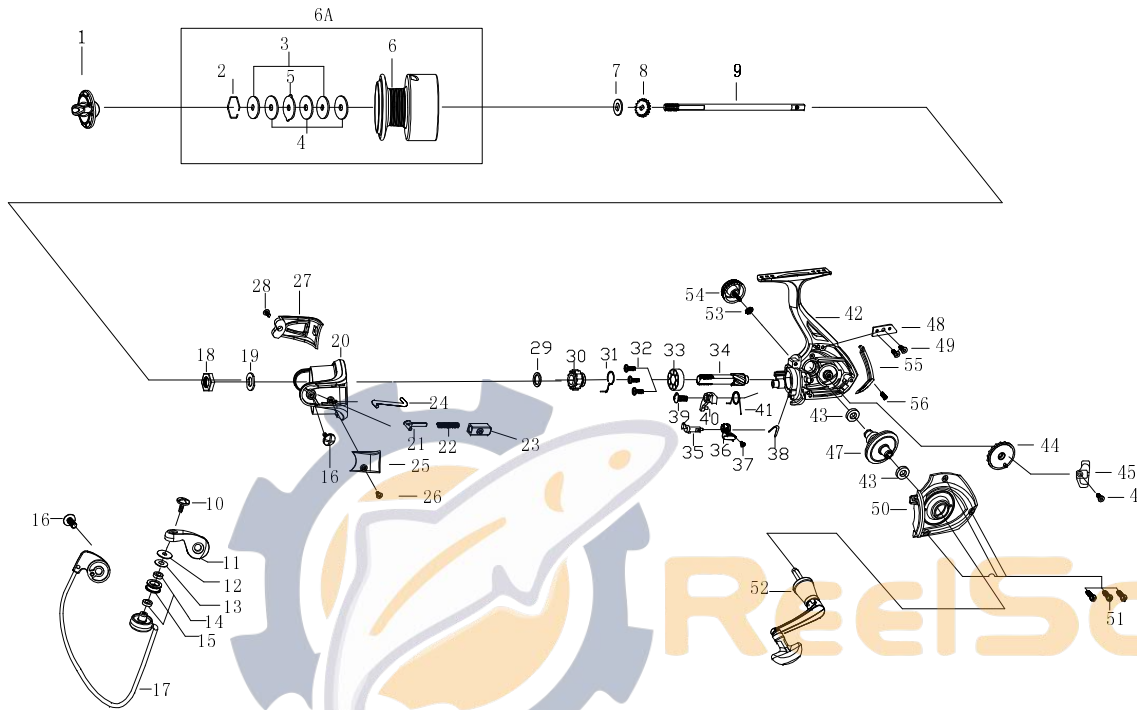

Shakespeare®

Model CONTENDER270

SKP-SP-CONT270-00

ITEM	DESCRIPTION	SAP #	ITEM	DESCRIPTION	SAP #	ITEM	DESCRIPTION	SAP #	ITEM	DESCRIPTION	SAP #
1	DRAG KNOB ASSY	1409326	16	SCREW	1271394	32	SCREW	1409337	48	SLIDER RETAINER	1271426
2	RETAINER RING	1271375	17	BAIL ASSY	1409330	33	PINION BALL BEARING	1271408	49	SCREW	1260122
3	KEY WASHER	1271376	18	NUT	1271386	34	PINION GEAR	1271412	50	BODY COVER	1409342
4	DRAG WASHER	1271377	19	WASHER	1287024	35	ANTI-REVERSE LEVER	1271413	51	SCREW	1286992
5	EARED WASHER	1271378	20	ROTOR	1409331	36	ANTI-REVERSE BUTTON	1284201	52	HANDLE ASSY	1409343
6	SPOOL SUB-ASSY	1409327	21	BAIL ARM GUIDE	1271398	37	SCREW	1260100	53	WASHER	1271418
6A	SPOOL ASSY	1409328	22	BAIL SPRING	1271399	38	ANTI-REVERSE SWITCH SPRING	1260101	54	HANDLE SCREW CAP	1409344
7	CLICKER GEAR WASHER	1271383	23	BAIL TRIGGER	1271400	39	SCREW	1284199	55	REAR COVER	1409345
8	CLICKER GEAR	1271384	24	CLICK LEVER	1271397	40	DOG	1409338	56	SCREW	1260116
9	MAIN SHAFT	1271385	25	ROTOR COVER	1409332	41	DOG SPRING	1409339			
10	SCREW	1260059	26	SCREW	1260116	42	BODY ASSY	1409340			
11	BAIL ARM	1409329	27	ROTOR COVER	1409333	43	BUSHING	1409341			
12	LINE ROLLER WASHER	1260057	28	SCREW	1260119	44	OSCILLATION GEAR	1271428			
13	WASHER	1287007	29	WASHER	1409334	45	SLIDER	1271429			
14	LINE ROLLER BUSHING	1260113	30	RATCHET WHEEL	1409335	46	SCREW	1271430			
15	LINE ROLLER	1260056	31	SILENT SPRING	1409336	47	DRIVE GEAR	1271431			